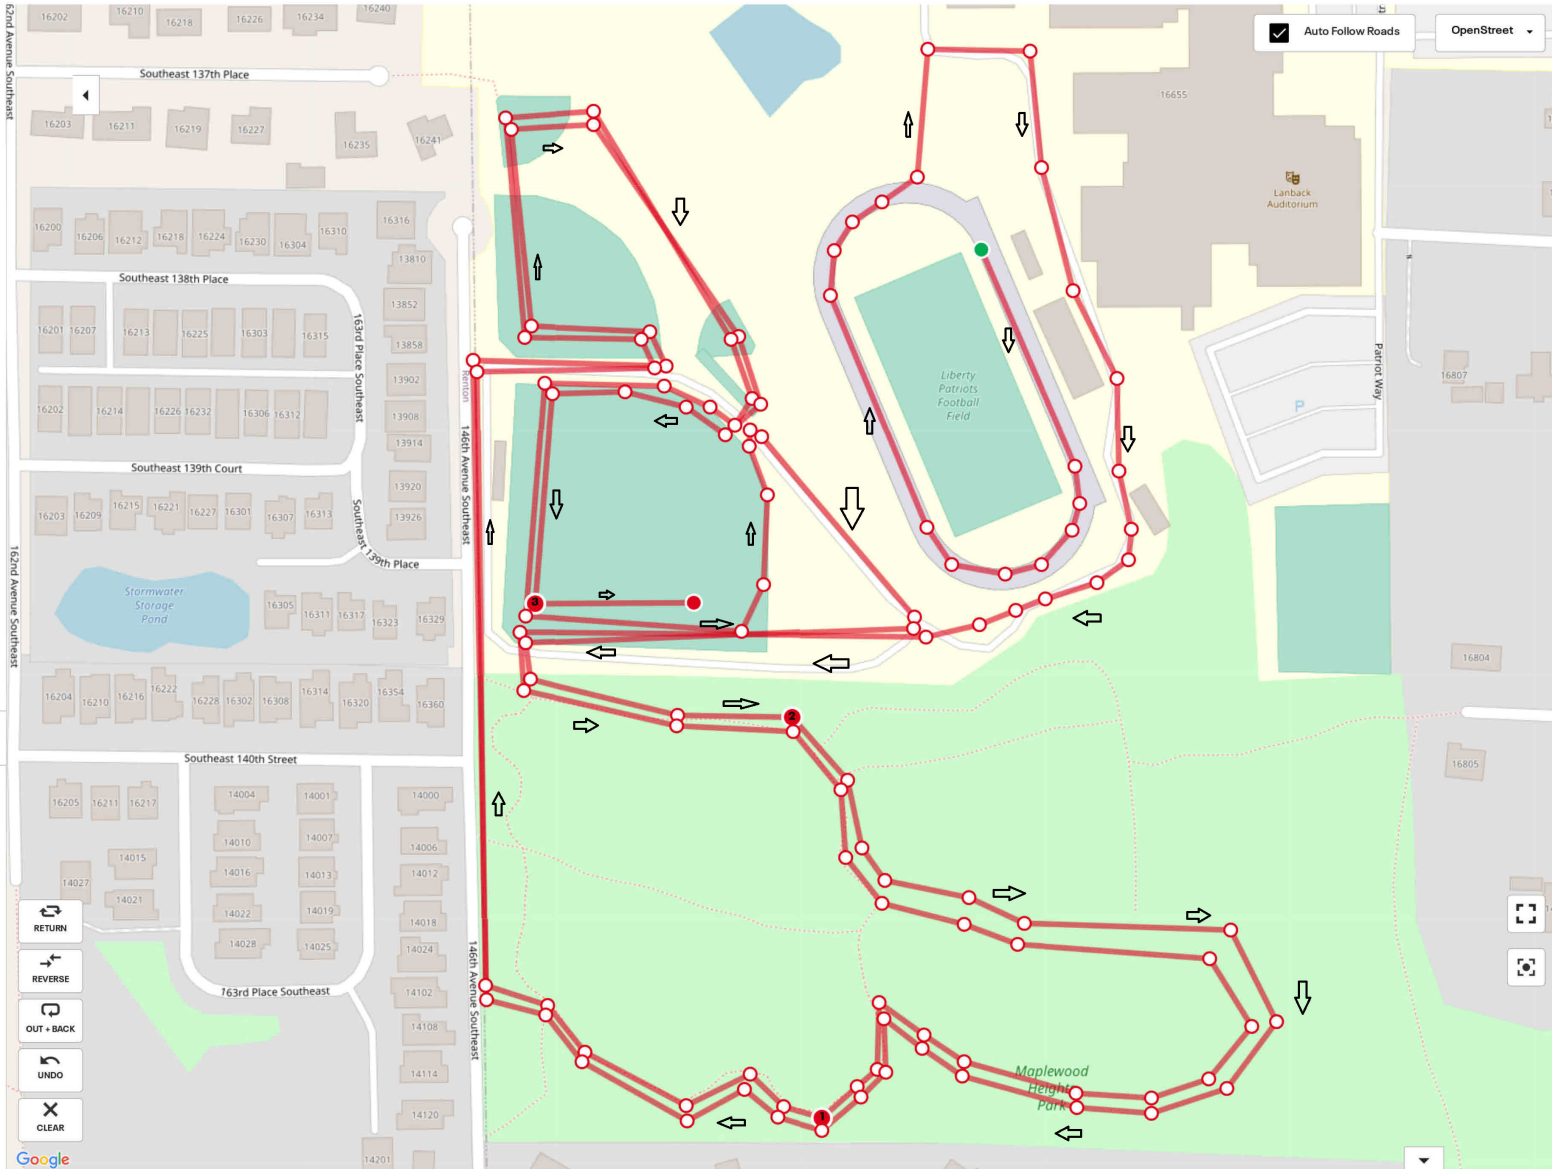

LHS 3MI 2022

DISTANCE
3.00 mi

Controls

Search location

PREFERENCES

Avoid Highways

DISPLAY

Show Distance Markers

Show Elevation

Show Traffic

Show Bike Paths

Imperial Units

Directions

Elevation

Click and drag over a section to get elevation data

482 ft

Start **430 ft** Max **474 ft** Gain **298 ft**